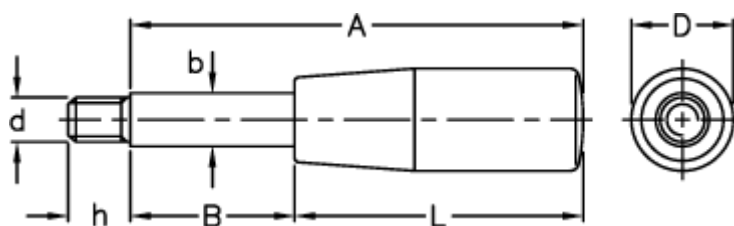

Article number: 2304003604  
Description: E+G Lever arm  
BL.366/12x203

## Measures

A = 203  
b = 12  
B = 138  
D = 23  
d 6g = M10  
h = 14  
L = 65